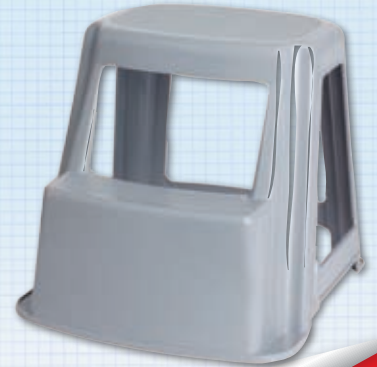

jastek

JASTEK METAL WASTE BINS

- Durable metal waste bins
- Available in 15L, 27L or 48L sizes

NEW

FROM \$30.98

jastek

JASTEK PLASTIC STEP STOOL

- 2 step plastic stool
- Holds up to 113kg
- Ribbed steps for extra grip
- Ideal for home or office

0282120

ONLY \$51.98
SAVE 20%

celco

CELCO EMPTY MEDICAL CABINET STAINLESS STEEL

- Ideal for Home, School and Office
- Suitable as a replacement for damaged medical cabinets, or fill yourself based on your company needs
- Made from heavy duty, rust proof steel
- Dimensions: 360Hx315Wx100D (mm)