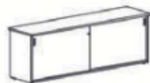

## HUTCH

Adjustable Shelf Hutch  
IFHU

900w x 1075h x 300d  
1200w x 1075h x 300d  
1500w x 1075h x 300d  
1800w x 1075h x 300d

●	●	○	○	●
●	●	○	○	●
●	●	○	○	●
●	●	●	●	●

## BUFFET

Hinged Door Buffet with Lock  
IFBUHGL

900w x 450d x 725h  
1800w x 450d x 725h

●	●	●	○	●
●	●	●	○	●

Sliding Door Buffet with lock  
IFBUSL

900w x 450d x 725h  
1200w x 450d x 725h  
1500w x 450d x 725h  
1800w x 450d x 725h