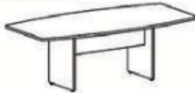

## BOARDROOM

D-End Board Table  
IFBDTB

2400w x 1200d x 725h

Boat Shape Board Table  
IFBOTB

1800w x 900d x 725h  
2100w x 900d x 725h  
2400w x 1200d x 725h