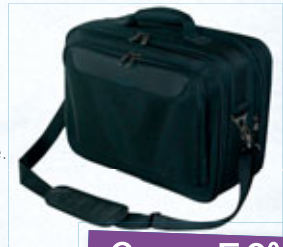

Save 50%

only **$169.00**

PRIVILEGE CHAIR

Single lever Office Chair. Extra comfortable fully contoured seat and back. Protective seat back cover. Back rest adjusts in height and depth. With Gas Height adjustment. 5 Year Warranty. Available in Black or Grey.

0264740 Jastek Privilege Chair Black $169.00
0246780 Jastek Privilege Chair Grey $169.00